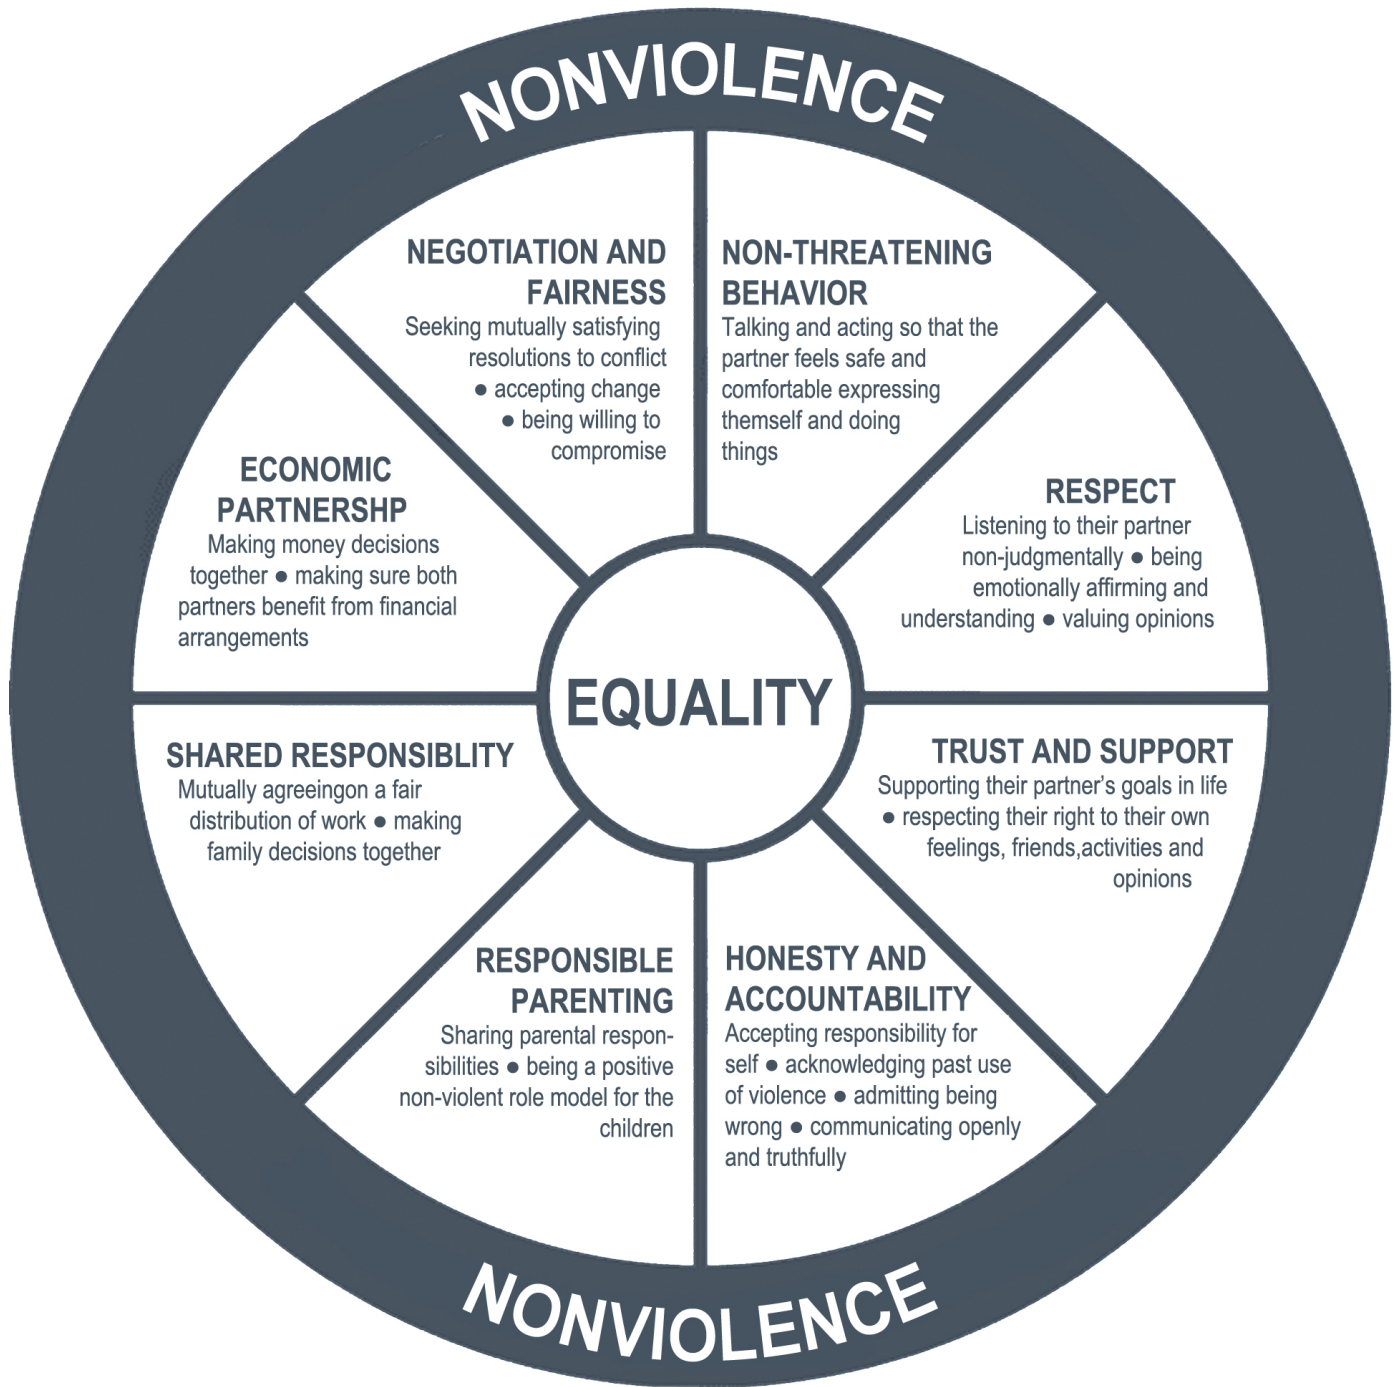

# GENDER-INCLUSIVE POWER AND CONTROL WHEEL

Physical and sexual assaults, or threats to commit them, are often linked to other abusive behaviors. Although physical assaults may occur only occasionally, they can instill the fear of future violence, allowing the abuser to take control of the partner's life. The Gender-Inclusive Power and Control Wheel is a helpful tool to understand the overall pattern of abusive and violent behavior.

# GENDER-INCLUSIVE EQUALITY WHEEL

Adapted from Domestic Abuse Intervention Project and SAVE: Stop Abusive and Violent Environments

# RESILIENCY WHEEL